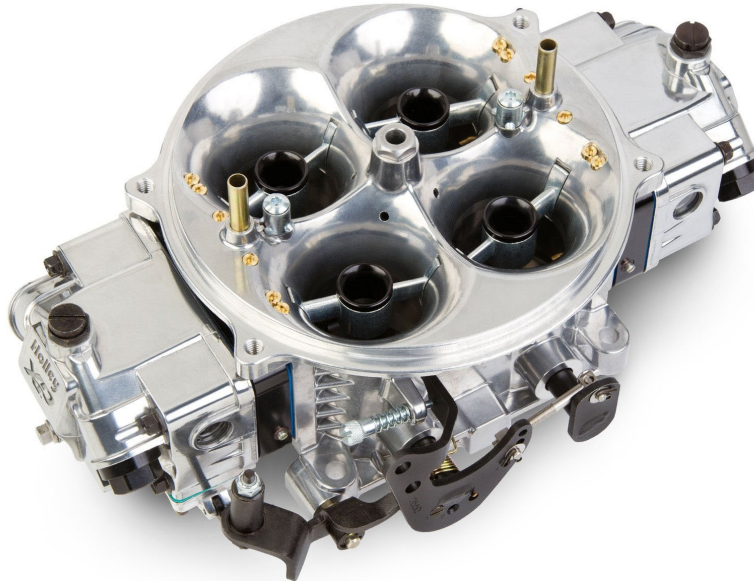

ACE Fuel Systems

1-800-325-3888

www.ace-fuelsystems.com

ORDERS@ACE-FUELSYSTEMS.COM

PRODUCT WATCH MARCH 2025

Gen 3 Bare Machined Dominator Main Body

H25-144 1050 CFM

H25-145 1150 CFM

H25-146 1250 CFM

Gen 3 Dominator Primary Throttle Shaft

H3-72 1050/1150 CFM

H3-73 1250 CFM

Gen 3 Dominator Secondary Throttle Shaft

H3-74 1050/1150 CFM

H3-75 1250 CFM